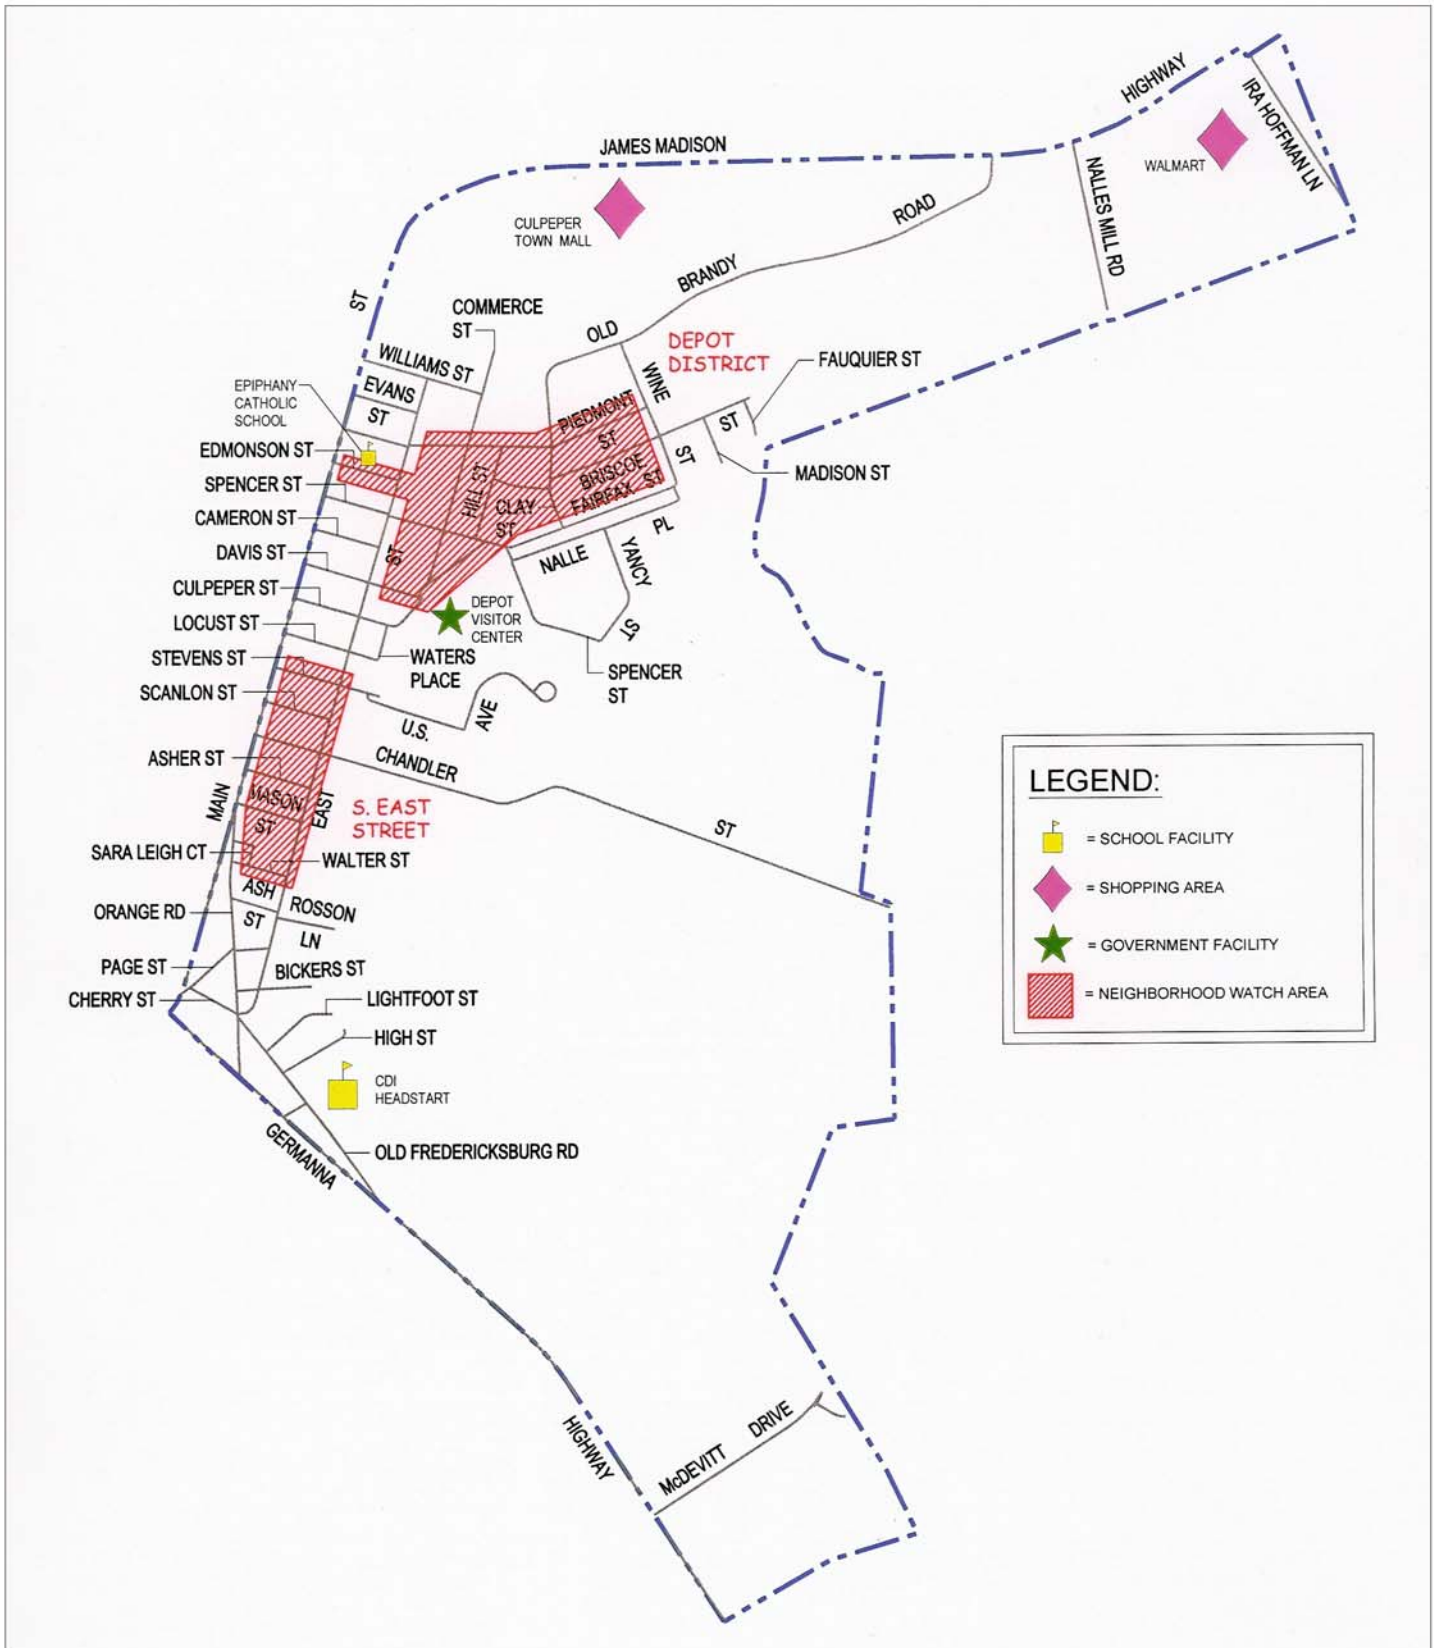

TOWN OF CULPEPER POLICE DEPARTMENT

PATROL DISTRICT 2

LEGEND:

- = SCHOOL FACILITY
- = SHOPPING AREA
- = GOVERNMENT FACILITY
- = NEIGHBORHOOD WATCH AREA